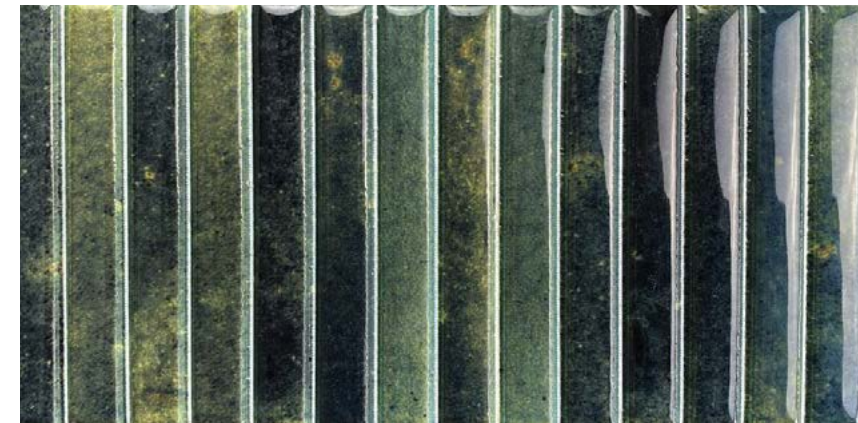

4.5"x9.1" Glossy
188861