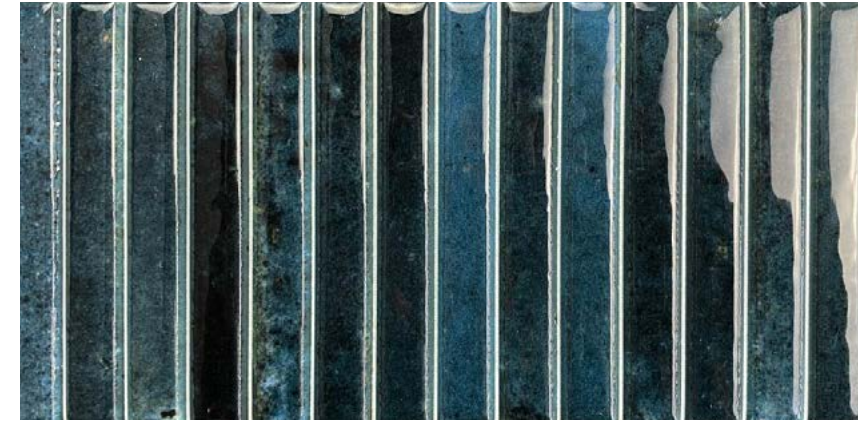

4.5"x9.1" Glossy
188860